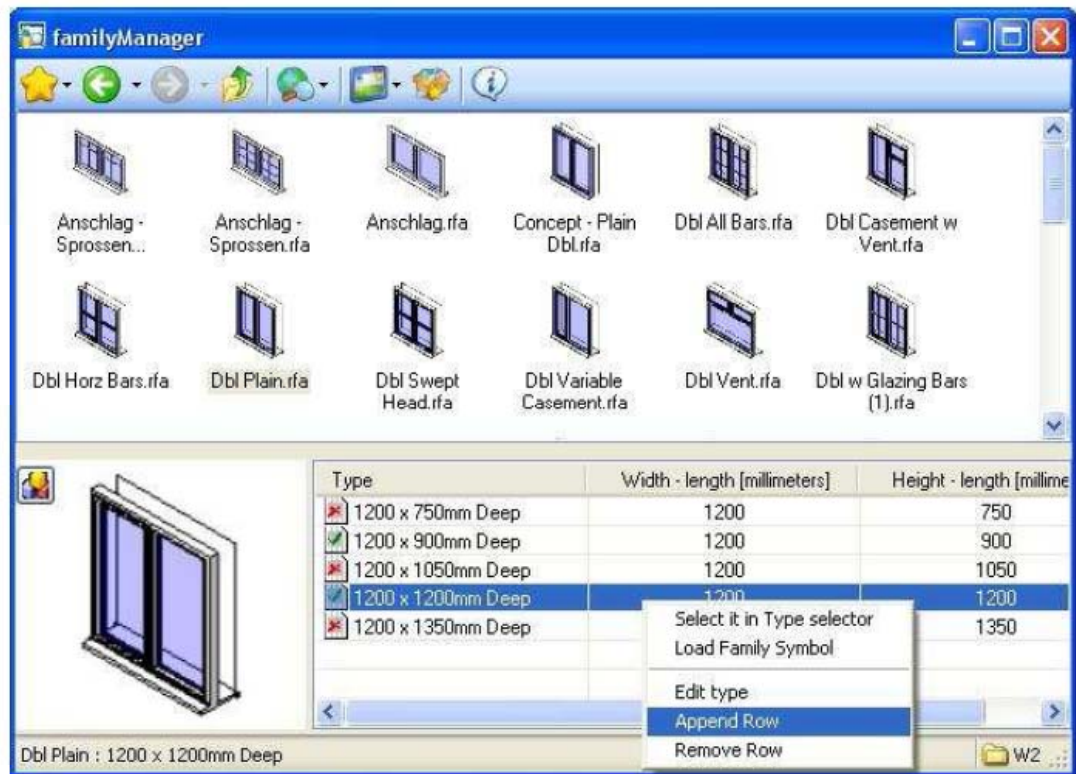

Revit API

ARCHAUS
ARCHITECTS