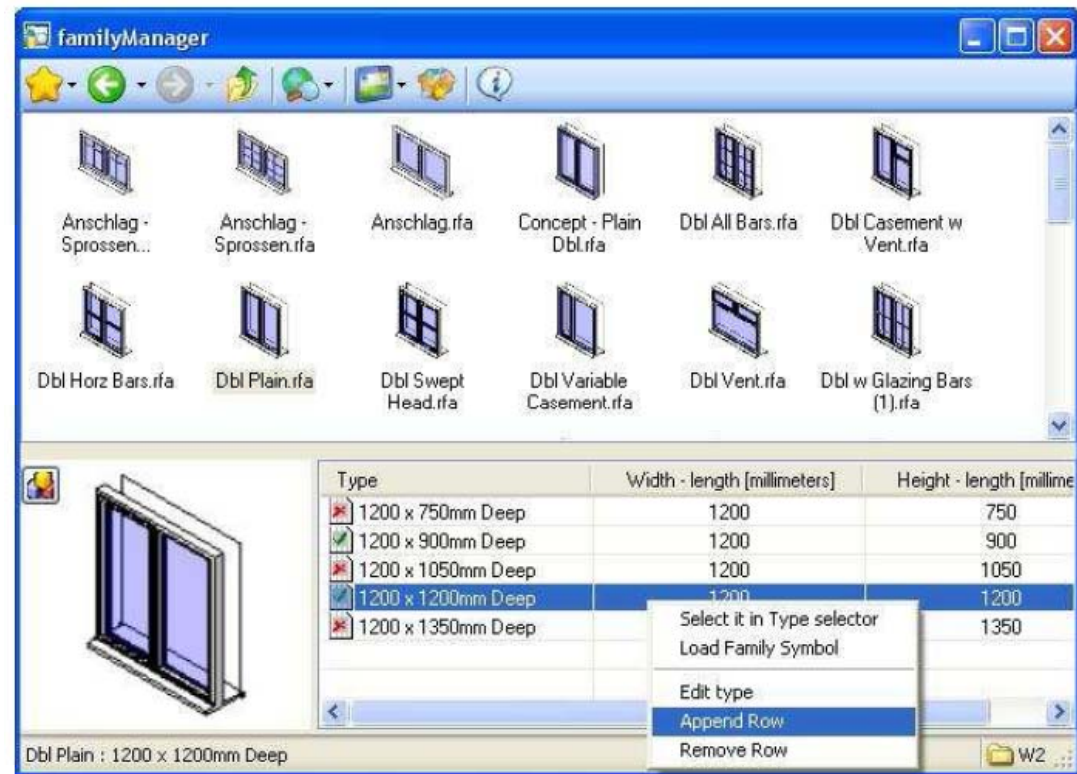

Revit API

ARCHAUS
ARCHITECTS